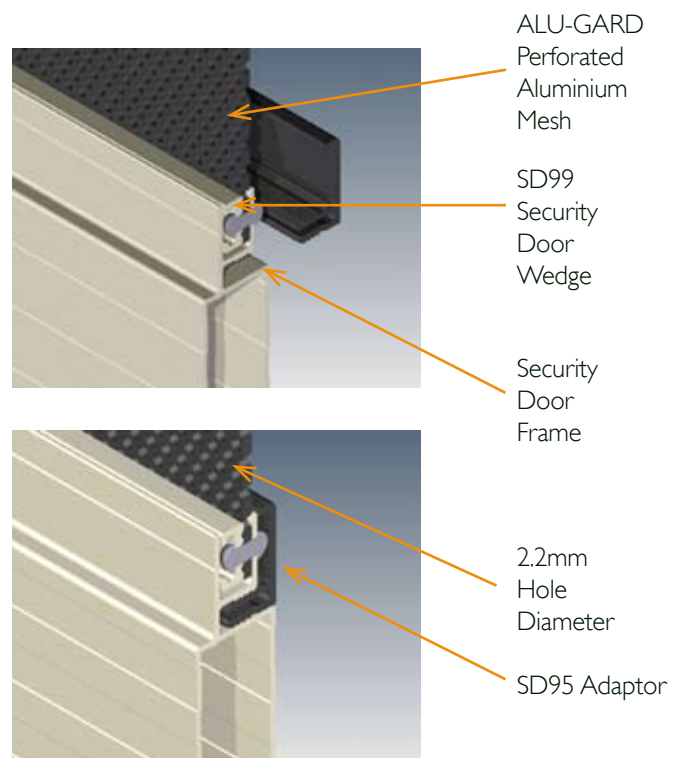

ALU-GARD Security Screens are suitable for a wide range of residential and commercial applications including the following:

- Hinged Doors
- Sliding Doors
- Security Window Screens
- Balustrade
- Fencing

All fixings are covered with an adaptor ensuring a smooth and clean finished product.

Choice of Stylish Colours

With ALU-GARD products, matching the colour to existing door and window frames is not a problem. A full range of powder coated colours along with anodised finishes are readily available from your ALU-GARD dealer.

ALU-GARD Test Performances

The ALSPEC ALU-GARD Screen Door System has been tested in an approved NATA test rig to Australian Standards AS5041-2003 for hinged security doors.

Knife Shear Test	PASS
Dynamic Impact Test	PASS
Jemmy Test	PASS